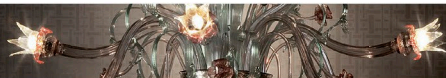

## Glass colour

Amethyst, Light green with gold, ruby with gold, clear glass with gold